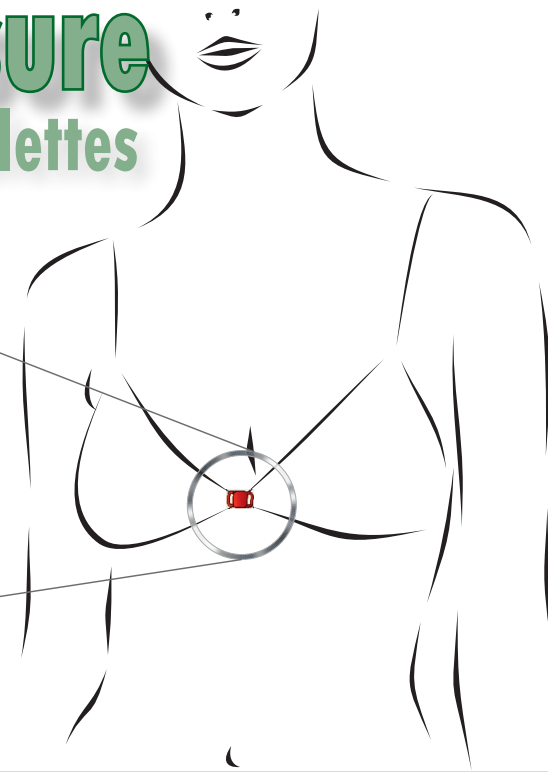

DSF Mini Closure for light and sheer bralettes

Features

- suitable as front & strap fastener
- available with or without logo
- tinier than conventional closures
- material: POM for colors, PA12 for clear
- tensile strength 8kg/17,6lbs
- comfortable and easy to use
- positioning by guideballs
- available in size 4,8mm/ 3/16"
- patented

20 824 005
4,8mm