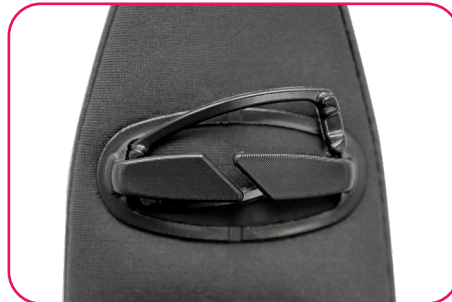

strap Shoulder Pads for large cups

Features:

- To avoid cutting in
- Innovative slip-in system for easy attachment
- For straps from 15 up to 30mm
- Inside-out technology for soft edges
- Easy to handle
- Breathable double PA-spacer inside

Article Number
30 mm | PA 021A-23

adjusting the Shoulder Pads for your strap size with the clip-system

Shoulderstrap Pad PA021A-23

strap-attachment
without clip

for shoulderstraps
25-30mm width

Clip | WA034A-23 to reduce the area

clip it underneath
the strap-attachment

for shoulderstraps
20-25mm width

Clip | WA033A-23 to reduce the area

clip it underneath
the strap-attachment

for shoulderstraps
15-20mm width

Also available with
your personal packaging