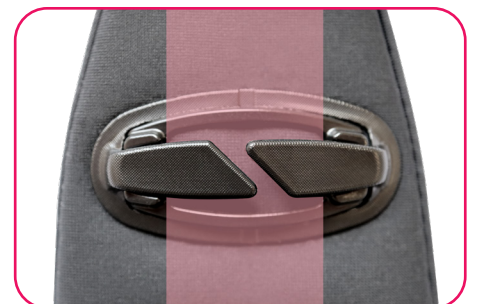

strap Shoulder Pads for large cups

Features:

- To avoid cutting in
- Innovative slip-in system for easy attachment
- For straps from 15 up to 30mm
- Inside-out technology for soft edges
- Easy to handle
- Breathable double PA-spacer inside

clip it underneath
the strap-attachment

for shoulderstraps
20-25mm width

Clip | WA033A-23 to reduce the area

clip it underneath
the strap-attachment

for shoulderstraps
15-20mm width

Also available with
your personal packaging